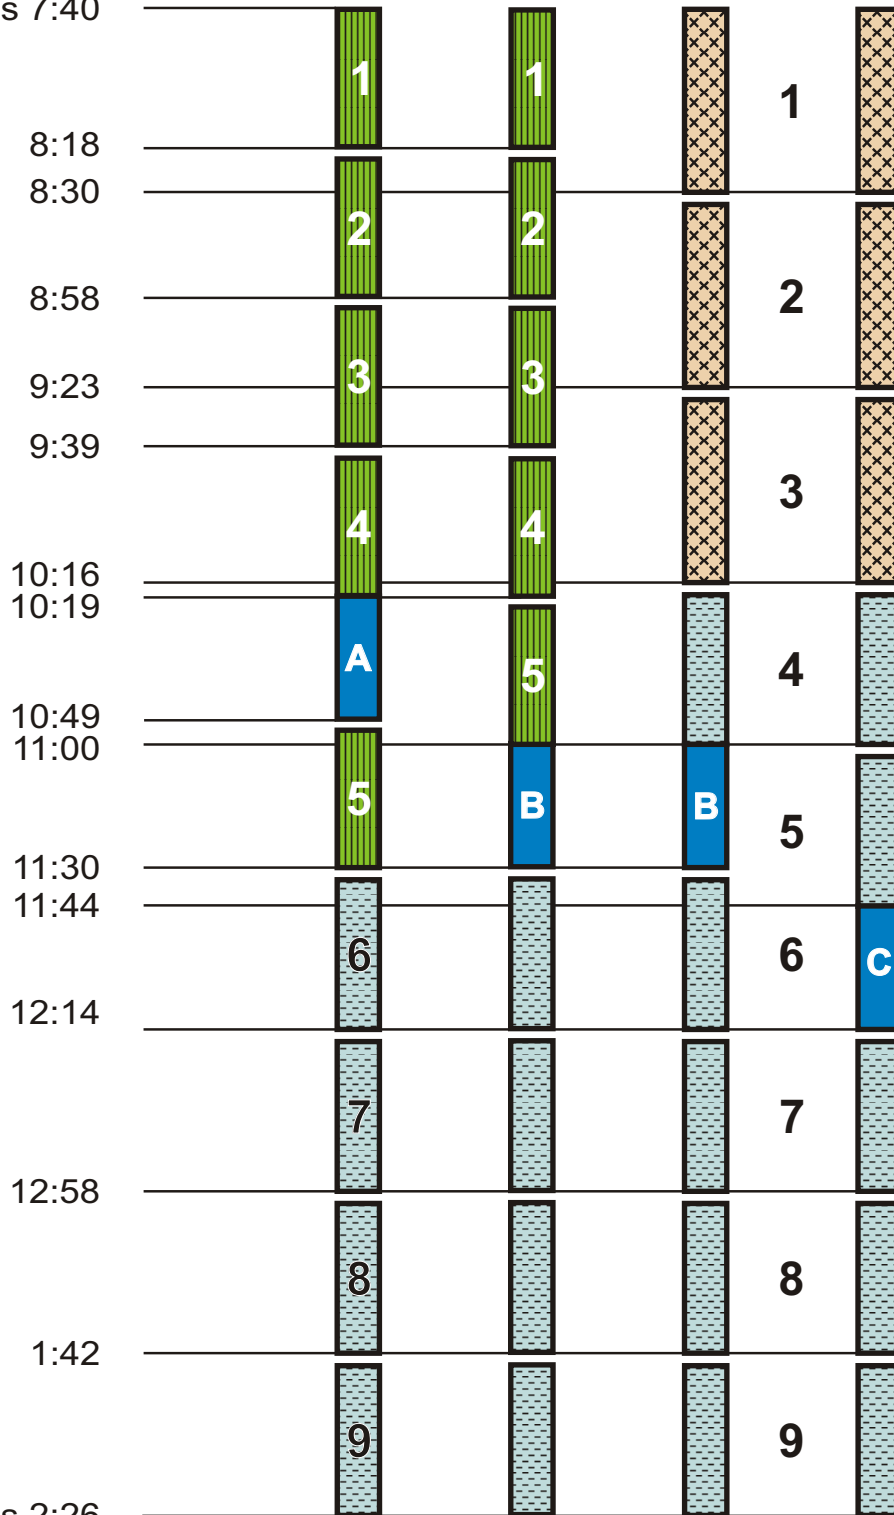

REGULAR BELL SCHEDULE

GRADES 6-7

8

9

10-12

Doors Open 7:00
School Begins 7:40

 50 Minute Period

 41 Minute Period

 37/38 Minute Period

 30 Minute Lunch Period

3 Minutes between periods

A Lunch 10:19-10:49

B Lunch 11:00-11:30

C Lunch 11:44-12:14

Oak Hill Middle/High School

2-Hour Delay Schedule

9:00	Doors open	
9:40	1st Period Begins (Tardy Bell)	
10:10	1st Period Ends	30 min.
10:13	HS 4th Pd / Gr8 5th Pd (Tardy Bell)	
10:13	Gr6 & Gr7 LUNCH Begins (Tardy Bell)	
10:43	Period Ends	30 min.
10:46	Gr6-7, Gr10-12 5th Period (Tardy Bell)	
10:46	Gr8 & Gr9 LUNCH Begins (Tardy Bell)	
11:16	Period Ends	30 min.
11:19	6th Period Begins (Tardy Bell)	
11:19	Gr10-12 LUNCH Begins (Tardy Bell)	
11:49	6th Period Ends	30 min.
11:52	2nd Period Begins (Tardy Bell)	
12:21	2nd Period Ends	29 min.
12:24	3rd Period Begins (Tardy Bell)	
12:53	3rd Period Ends	29 min.
12:56	7th Period Begins (Tardy Bell)	
1:24	7th Period Ends	28 min.
1:27	8th Period Begins (Tardy Bell)	
1:55	8th Period Ends	28 min.
1:58	9th Period Begins (Tardy Bell)	
2:26	9th Period Ends	28 min.